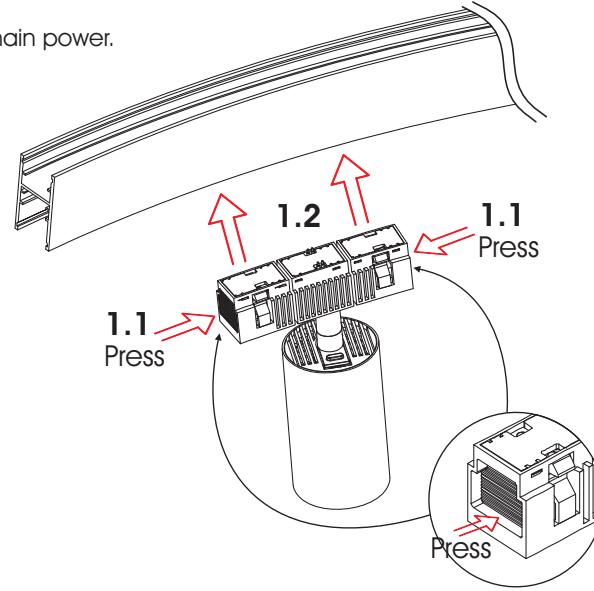

CLICK IT CS 14W

Installation Manual

1

Attention
Switch off the main power.

2

Be sure that the click button is not pressed

3

Attention
To relocate the luminaire you must uninstall the module first. (step.4) Relocating without uninstalling might damage the contact bins of the module.