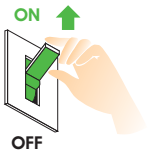

CLICK IT CS 14W

Installation Manual

1

Attention
Switch off the main power.

2

Be sure that the click button is not pressed

3

Attention
To relocate the luminaire you must uninstall the module first. (step.4) Relocating without uninstalling might damage the contact bins of the module.