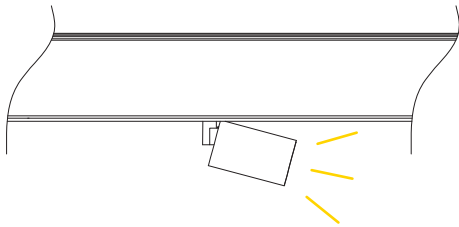

CLICK IT CS 14W

Installation Manual

1

Attention
Switch off the main power.

2

Be sure that the click button is not pressed

3

Attention
To relocate the luminaire you must uninstall the module first. (step.4) Relocating without uninstalling might damage the contact bins of the module.