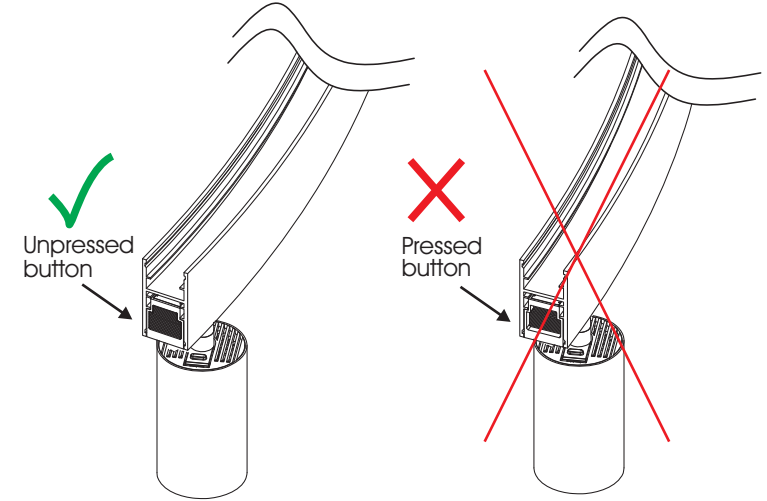

CLICK IT CS 14W

Installation Manual

1

Attention
Switch off the main power.

2

Be sure that the click button is not pressed

3

Attention
To relocate the luminaire you must uninstall the module first. (step.4) Relocating without uninstalling might damage the contact bins of the module.