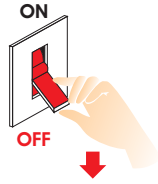

CLICK IT CS 14W

Installation Manual

1

Attention
Switch off the main power.

2

Be sure that the click button is not pressed

3

Attention
To relocate the luminaire you must uninstall the module first. (step.4) Relocating without uninstalling might damage the contact bins of the module.